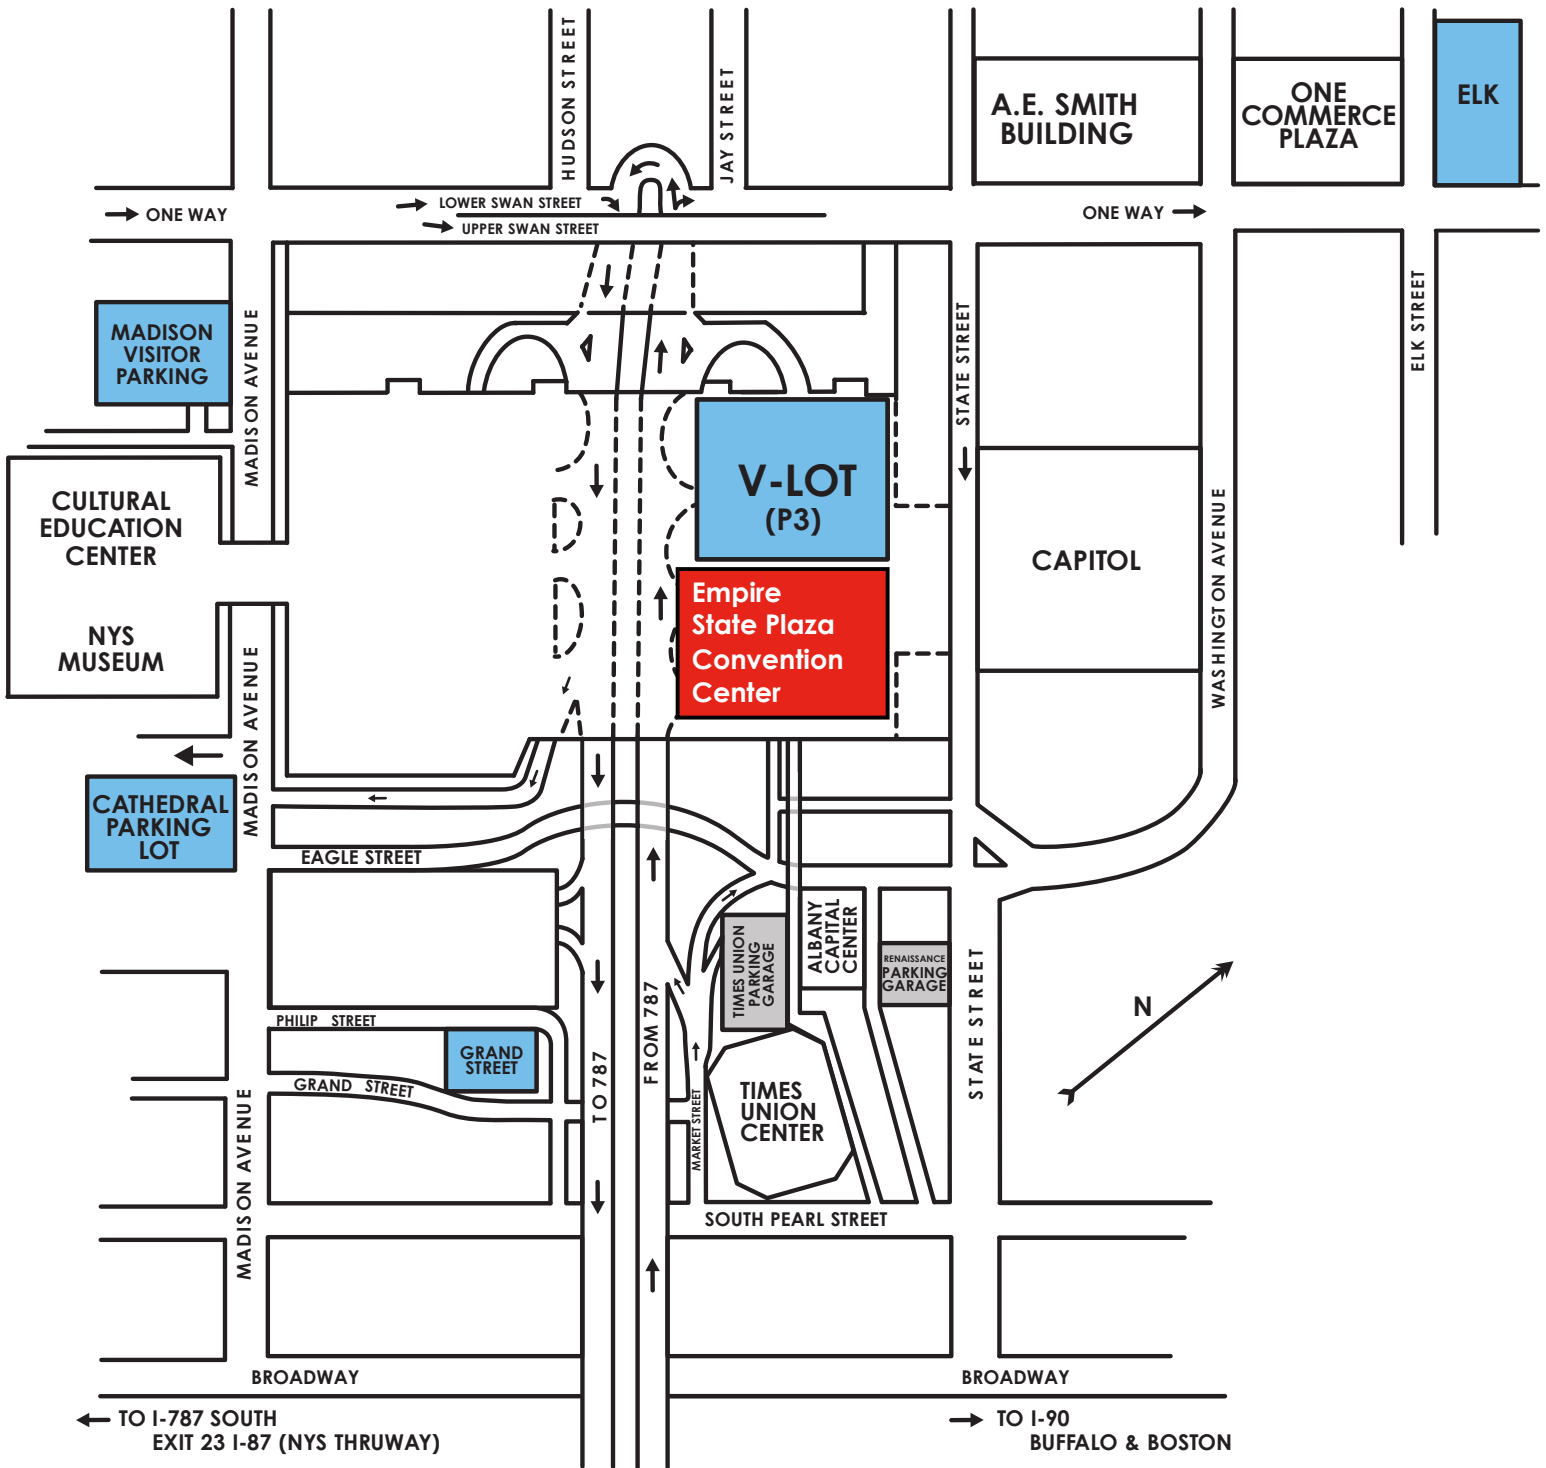

Empire State Plaza Visitor Parking

parking.management@ogs.ny.gov
518-474-8118

The Times Union and Renaissance Hotel parking garages are not OGS-managed parking facilities. Fee upon entry applies.

Office of
General Services