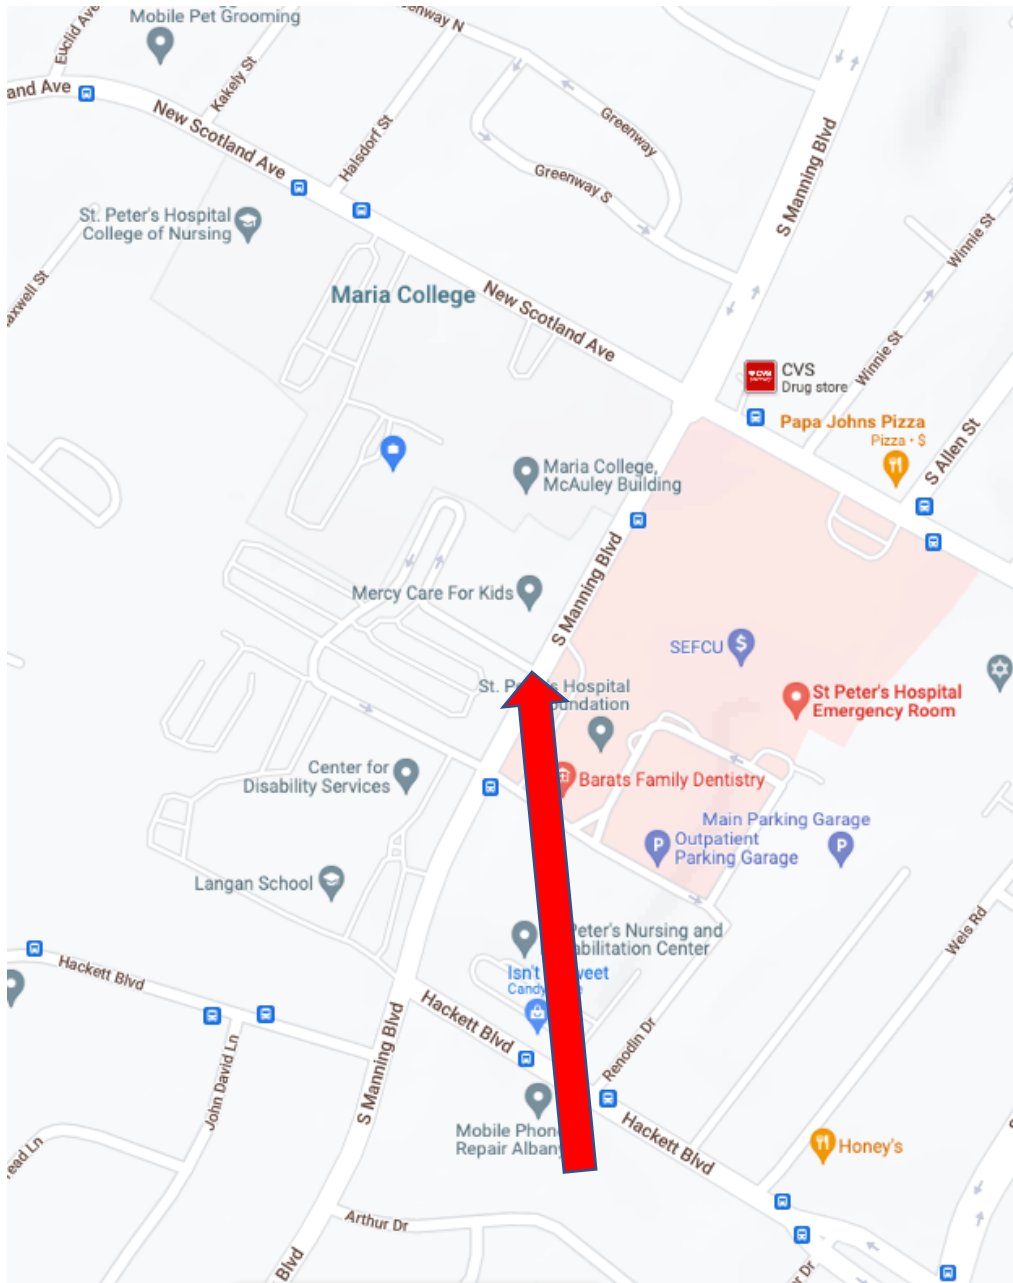

## Parking for 2022 Maria College Graduation.

Please enter the campus via the Saint Peters South Manning Boulevard entrance. Our security guards will be on duty and will direct you.

The address for the entrance is 310 South Manning Boulevard, and is located between New Scotland Avenue and Hackett Boulevard.

See reverse for detail

If coming from the New Scotland side, the entrance will be on your right, across from the Hospital. Look for the 'One Way' signs.

If coming from the Hackett Boulevard side, the entrance will be on your left, across from the Hospital. Look for the 'One Way' signs.